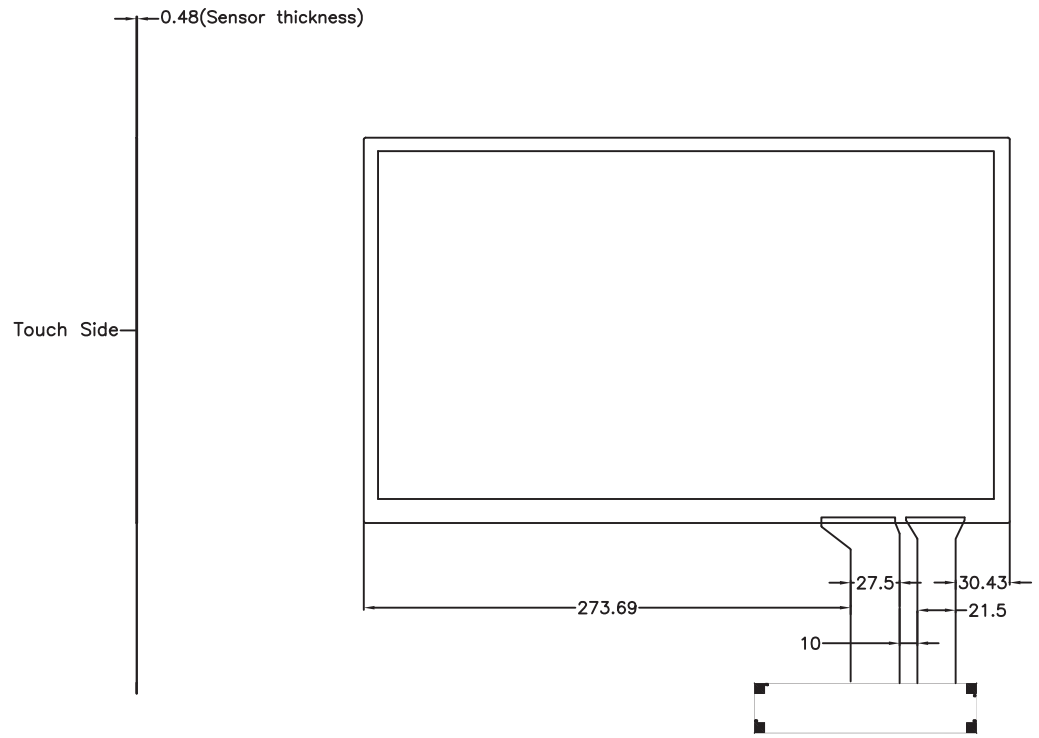

DATA DISPLAY GROUP

2D Drawing

DD Group

PCT015670001

TO-18-505

The information contained in this document has been carefully researched and is, to the best of our knowledge, accurate. However, we assume no liability for any product failures or damages, immediate or consequential, resulting from the use of the information provided herein. Our products are not intended for use in systems in which failures of product could result in personal injury. All trademarks mentioned herein are property of their respective owners. All specifications are subject to change without notice.

Front View

Controller Interface
USB **RS-232**

1	EGND
2	VCC
3	GND
4	D+
5	D-

1	EGND
2	VCC
3	GND
4	TX
5	RX

Back View

8			
7			
6			
5			
4			
3			
2			
1			
Rev	Change	Date	Name

Drawn JACK.PARK	SCALE 1:1	DATE. 2013.06.27	UNIT mm
Checked JAMES.KIM	SIZE A4	DWG NO. TP156-01	SHEET NO. 1/1
Item number PCT015670001			