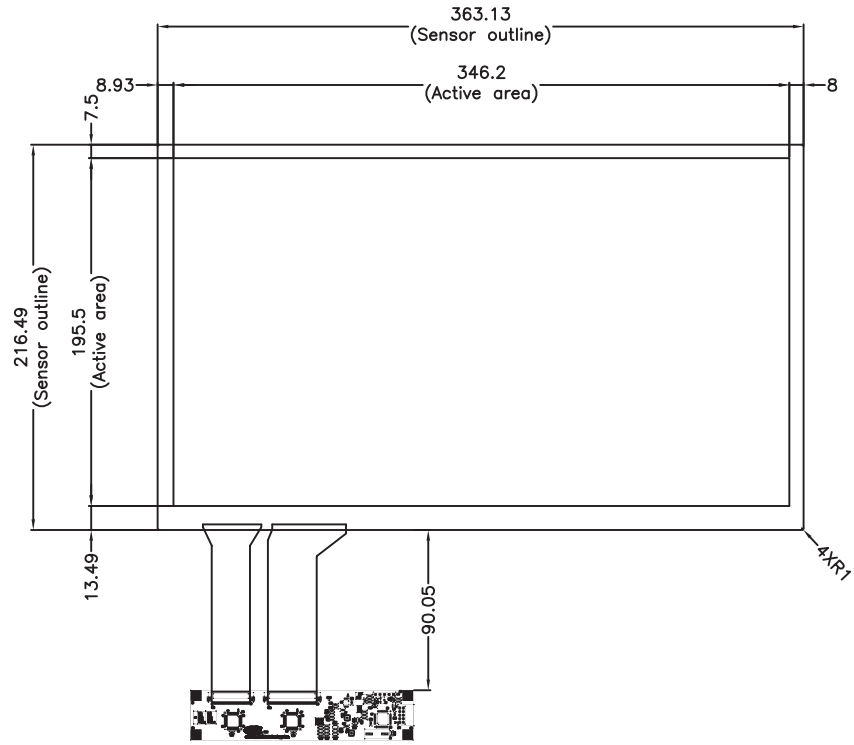

DATA DISPLAY GROUP

2D Drawing

DD Group

PCT015670001

TO-18-505

The information contained in this document has been carefully researched and is, to the best of our knowledge, accurate. However, we assume no liability for any product failures or damages, immediate or consequential, resulting from the use of the information provided herein. Our products are not intended for use in systems in which failures of product could result in personal injury. All trademarks mentioned herein are property of their respective owners. All specifications are subject to change without notice.

Front View

Controller Interface
USB **RS-232**

1	EGND
2	VCC
3	GND
4	D+
5	D-

1	EGND
2	VCC
3	GND
4	TX
5	RX

Back View

8			
7			
6			
5			
4			
3			
2			
1			
Rev	Change	Date	Name

Drawn JACK.PARK	SCALE 1:1	DATE. 2013.06.27	UNIT mm
Checked JAMES.KIM	SIZE A4	DWG NO. TP156-01	SHEET NO. 1/1
Item number PCT015670001			