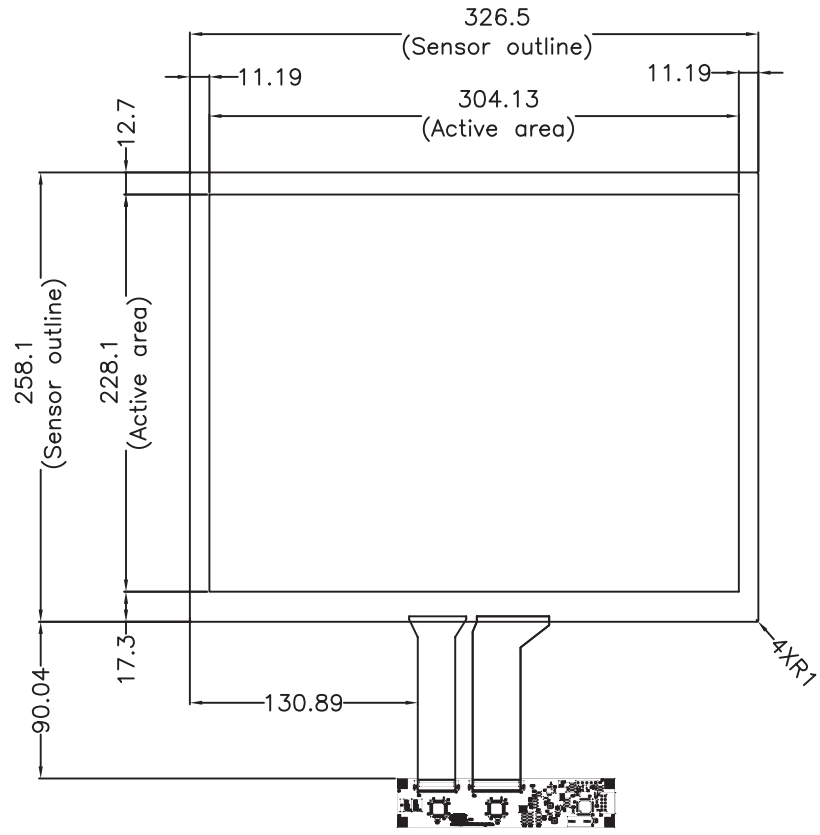

DATA DISPLAY GROUP

2D Drawing

DD Group

PCT015070001

TO-18-504

The information contained in this document has been carefully researched and is, to the best of our knowledge, accurate. However, we assume no liability for any product failures or damages, immediate or consequential, resulting from the use of the information provided herein. Our products are not intended for use in systems in which failures of product could result in personal injury. All trademarks mentioned herein are property of their respective owners. All specifications are subject to change without notice.

8 7 6 5 4 3 2 1

D
C
B
A

Front view

0.48(Sensor thickness)

Touch Side

Back view

Controller Interface
USB **RS-232**

1	EGND
2	VCC
3	GND
4	D+
5	D-

1	EGND
2	VCC
3	GND
4	TX
5	RX

8			
7			
6			
5			
4			
3			
2			
1			
Rev	Change	Date	Name

Drawn JACK.PARK	SCALE 1:1	DATE. 2013.07.11	UNIT mm
Checked JAMES.KIM	SIZE A4	DWG NO. TP150-01	SHEET NO. 1/1
Item number PCT015070001			