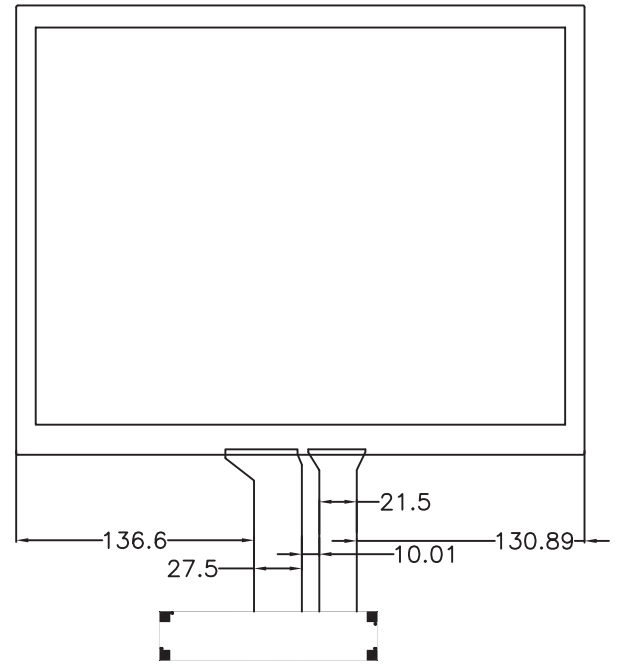

8 7 6 5 4 3 2 1

D
C
B
A

Front view

0.48(Sensor thickness)

Touch Side

Back view

Controller Interface
USB **RS-232**

1	EGND
2	VCC
3	GND
4	D+
5	D-

1	EGND
2	VCC
3	GND
4	TX
5	RX

8			
7			
6			
5			
4			
3			
2			
1			
Rev	Change	Date	Name

Drawn JACK.PARK	SCALE 1:1	DATE. 2013.07.11	UNIT mm
Checked JAMES.KIM	SIZE A4	DWG NO. TP150-01	SHEET NO. 1/1
Item number PCT015070001			