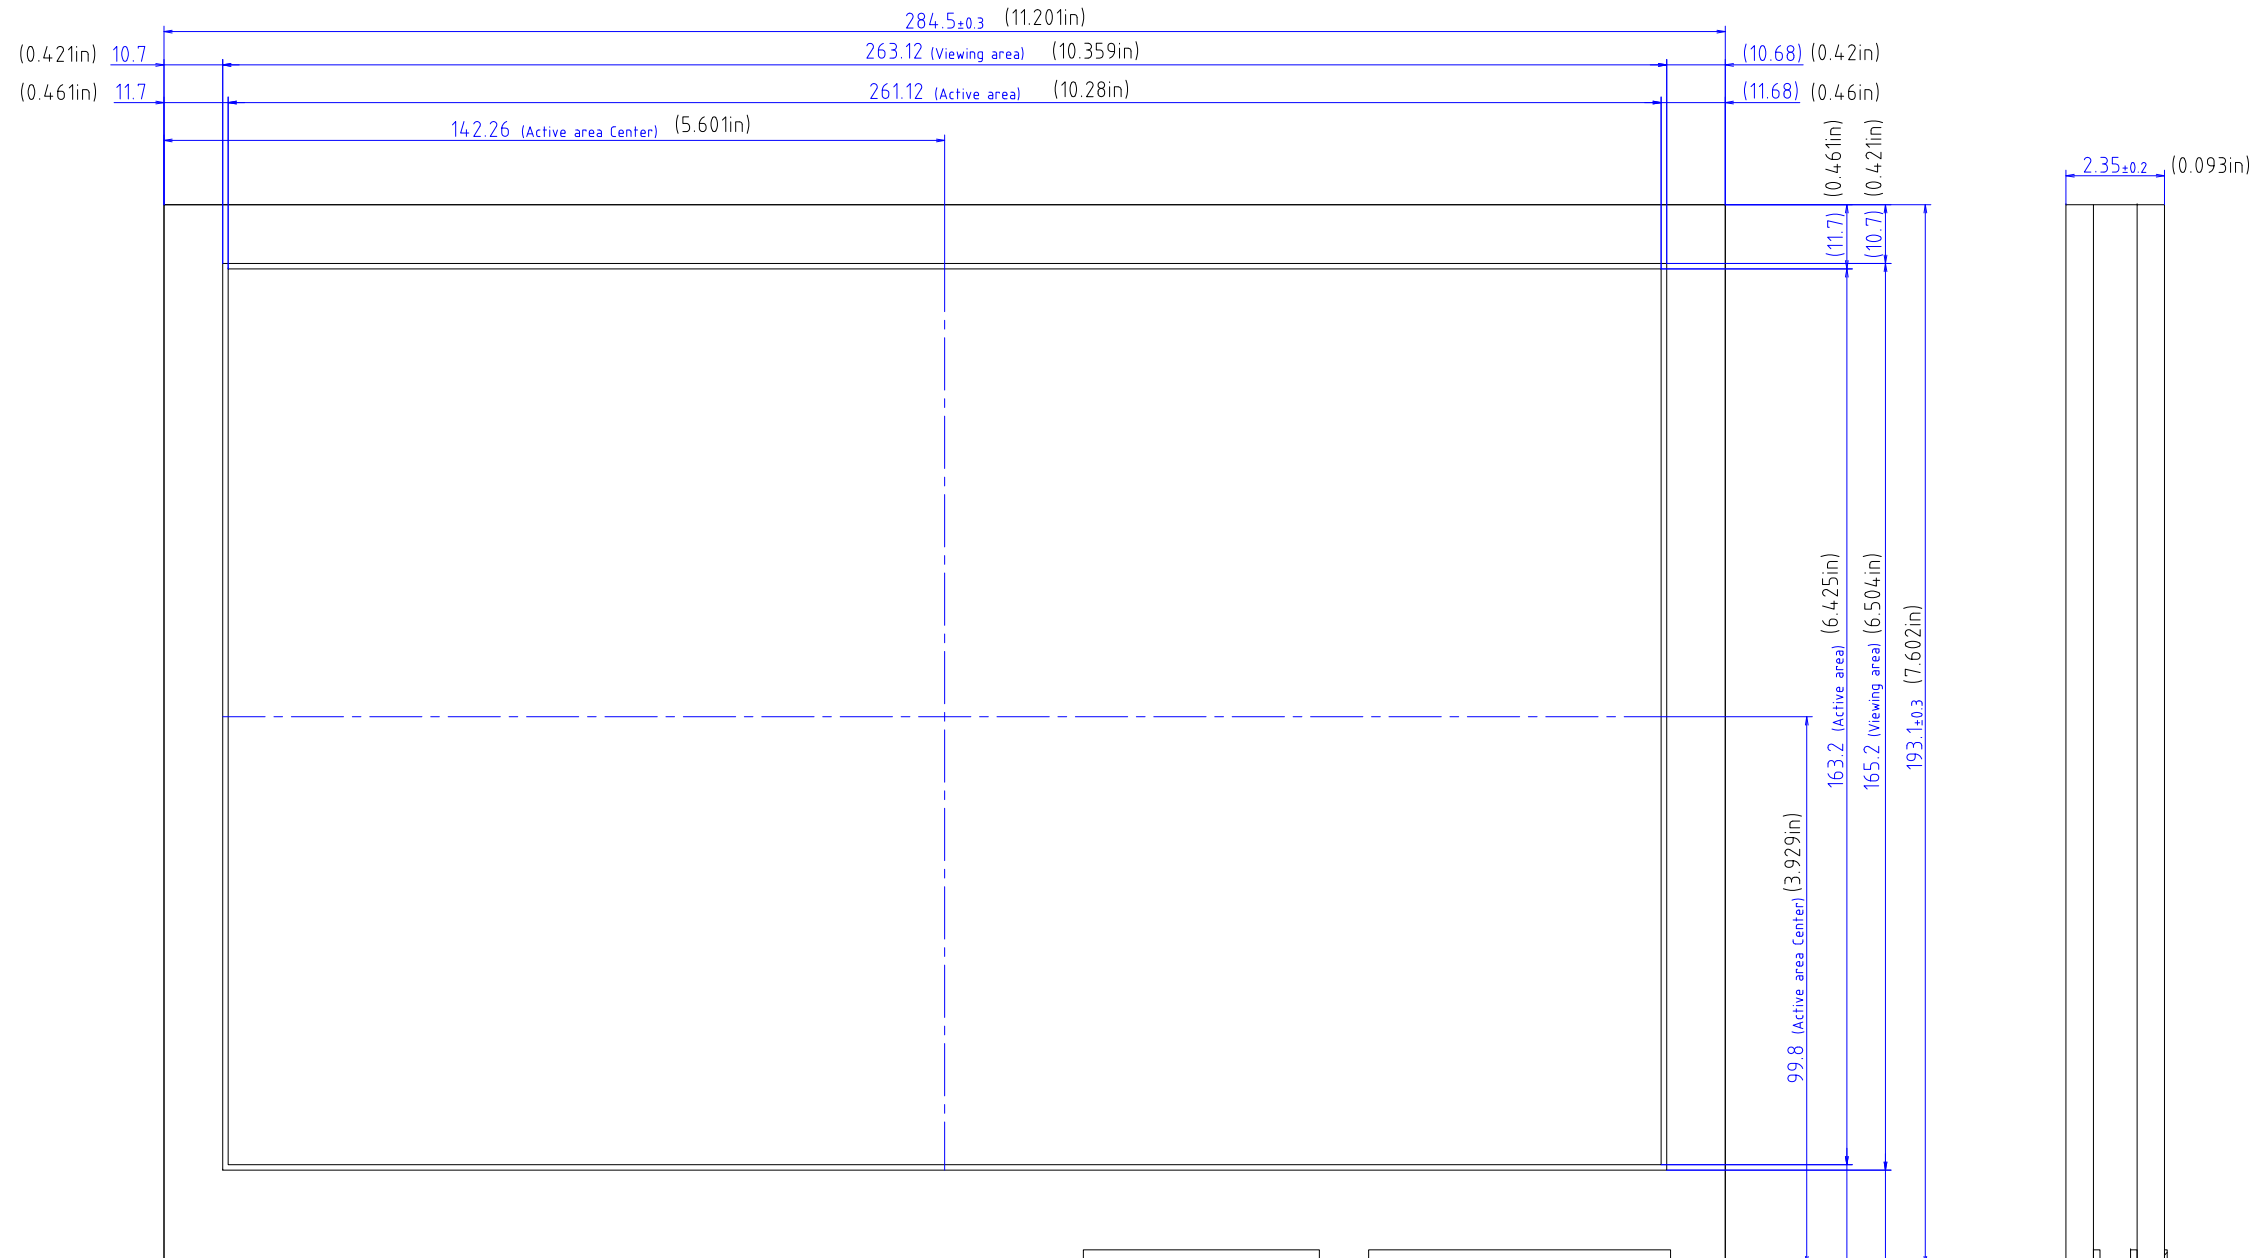

2D Drawing

DMC

DUS-121WC060A

TO-05-090R1.1

The information contained in this document has been carefully researched and is, to the best of our knowledge, accurate. However, we assume no liability for any product failures or damages, immediate or consequential, resulting from the use of the information provided herein. Our products are not intended for use in systems in which failures of product could result in personal injury. All trademarks mentioned herein are property of their respective owners. All specifications are subject to change without notice.

TOLERANCE=±0.3mm(0.012in)
EXCEPT WHERE INDICATED
UNIT=mm(inch)

PART No.	DATE
DUS-121WC060A	JUN/11/2015
TYPE	DMC Co., Ltd.
Projected Capacitive DIMENSIONAL DRAWING	

Our company network supports you worldwide with offices in Germany, Great Britain, Turkey and the USA.
For more information please contact: