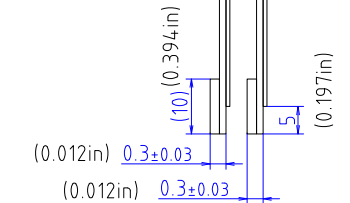

2D Drawing

DMC

DUS-121WC060A

TO-05-090R1.1

The information contained in this document has been carefully researched and is, to the best of our knowledge, accurate. However, we assume no liability for any product failures or damages, immediate or consequential, resulting from the use of the information provided herein. Our products are not intended for use in systems in which failures of product could result in personal injury. All trademarks mentioned herein are property of their respective owners. All specifications are subject to change without notice.

TOLERANCE=±0.3mm(0.012in)
EXCEPT WHERE INDICATED
UNIT=mm(inch)

PART No.	DATE
DUS-121WC060A	JUN/11/2015
TYPE	DMC Co., Ltd.
Projected Capacitive DIMENSIONAL DRAWING	

Our company network supports you worldwide with offices in Germany, Great Britain, Turkey and the USA.
For more information please contact: