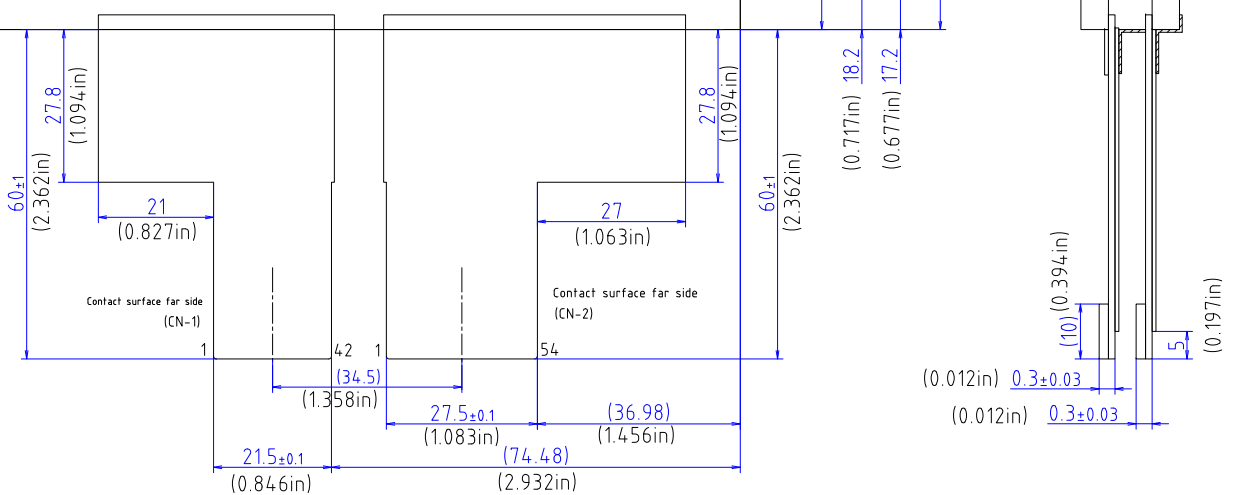

2D Drawing

DMC

DUS-121WC060A

TO-05-090R1.1

The information contained in this document has been carefully researched and is, to the best of our knowledge, accurate. However, we assume no liability for any product failures or damages, immediate or consequential, resulting from the use of the information provided herein. Our products are not intended for use in systems in which failures of product could result in personal injury. All trademarks mentioned herein are property of their respective owners. All specifications are subject to change without notice.

TOLERANCE=±0.3mm(0.012in)
EXCEPT WHERE INDICATED
UNIT=mm(inch)

PART No.	DATE
DUS-121WC060A	JUN/11/2015
TYPE	DMC Co., Ltd.
Projected Capacitive DIMENSIONAL DRAWING	

Our company network supports you worldwide with offices in Germany, Great Britain, Turkey and the USA.
For more information please contact: