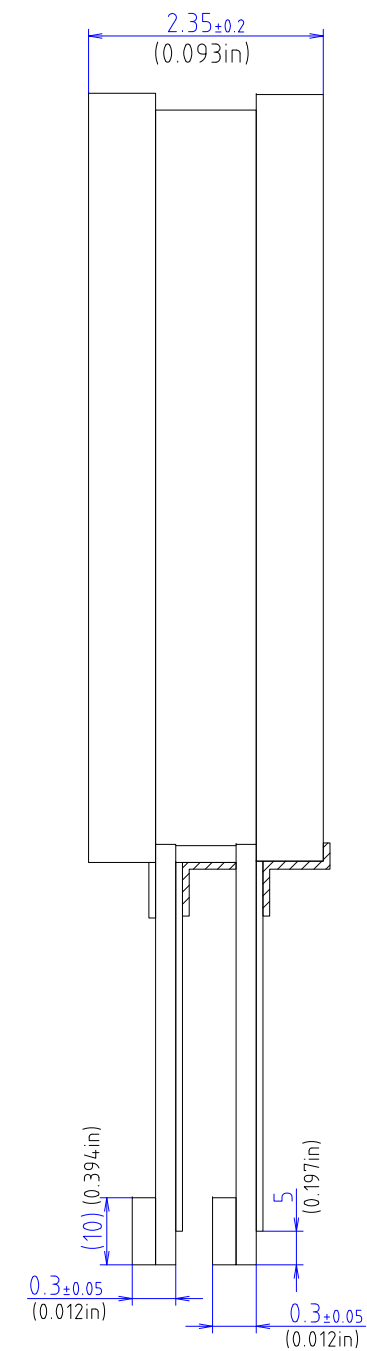

# 2D Drawing

**DMC**

**DUS-070WB060A (7.0W, PCAP)**

TO-05-086

The information contained in this document has been carefully researched and is, to the best of our knowledge, accurate. However, we assume no liability for any product failures or damages, immediate or consequential, resulting from the use of the information provided herein. Our products are not intended for use in systems in which failures of product could result in personal injury. All trademarks mentioned herein are property of their respective owners. All specifications are subject to change without notice.

---

TOLERANCE=±0.3mm(0.012in)  
 EXCEPT WHERE INDICATED  
 UNIT=mm(inch)

PART No.	DATE
DUS-070WB060A	Sep/14/2012
TYPE	DMC Co., Ltd.
Projected Capacitive DIMENSIONAL DRAWING	

Our company network supports you worldwide with offices in Germany, Great Britain, Italy, Turkey and the USA. For more information please contact: