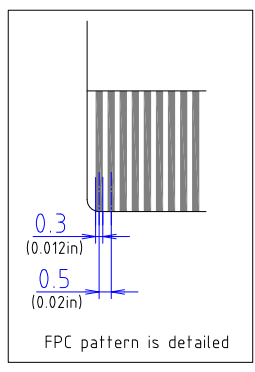

DATA DISPLAY GROUP

2D Drawing

DMC

DUS-057B060A (5.7, PCAP)

TO-05-085

The information contained in this document has been carefully researched and is, to the best of our knowledge, accurate. However, we assume no liability for any product failures or damages, immediate or consequential, resulting from the use of the information provided herein. Our products are not intended for use in systems in which failures of product could result in personal injury. All trademarks mentioned herein are property of their respective owners. All specifications are subject to change without notice.

TOLERANCE=±0.3mm(0.012in)
EXCEPT WHERE INDICATED
UNIT=mm(inch)

PART No.	DATE
DUS-057B060A	Sep/14/2012
TYPE	DMC Co., Ltd.
Projected Capacitive DIMENSIONAL DRAWING	

Our company network supports you worldwide with offices in Germany, Great Britain, Italy, Turkey and the USA. For more information please contact: