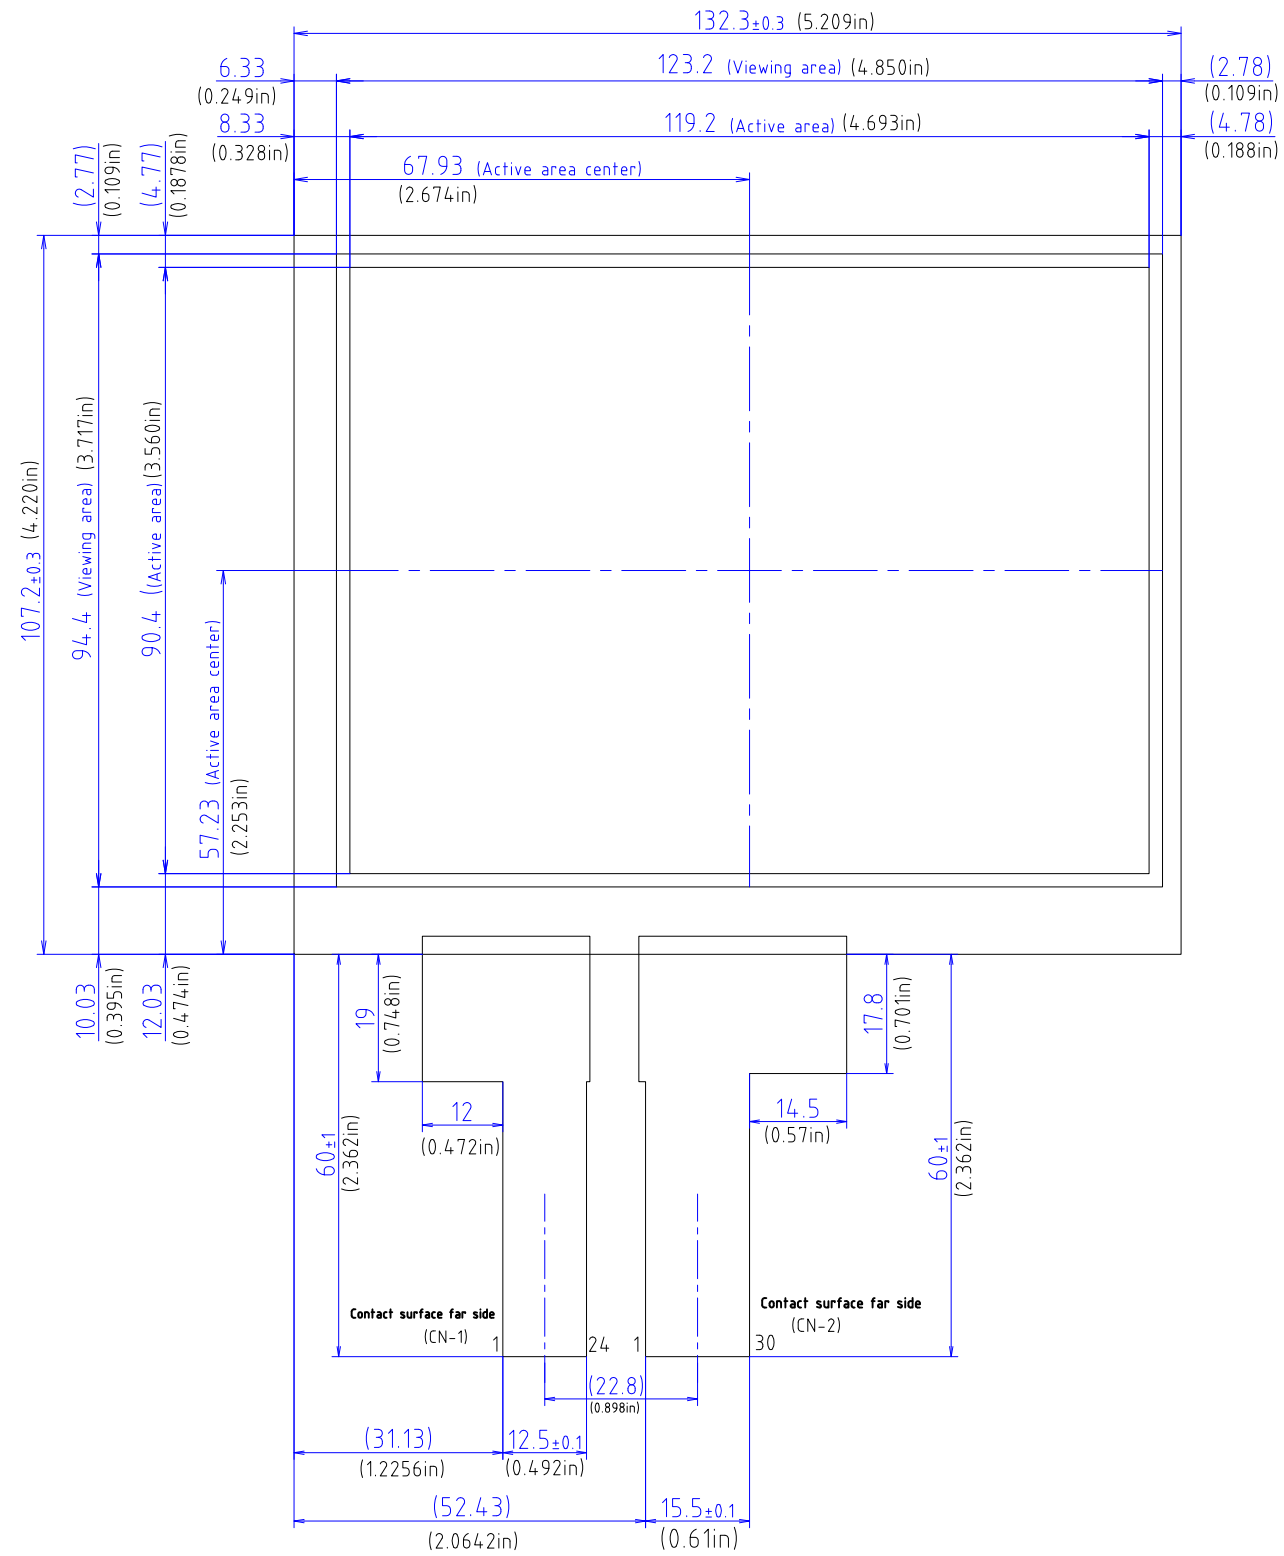

DATA DISPLAY GROUP

2D Drawing

DMC

DUS-057B060A (5.7, PCAP)

TO-05-085

The information contained in this document has been carefully researched and is, to the best of our knowledge, accurate. However, we assume no liability for any product failures or damages, immediate or consequential, resulting from the use of the information provided herein. Our products are not intended for use in systems in which failures of product could result in personal injury. All trademarks mentioned herein are property of their respective owners. All specifications are subject to change without notice.

TOLERANCE=±0.3mm(0.012in)
EXCEPT WHERE INDICATED
UNIT=mm(inch)

PART No.	DATE
DUS-057B060A	Sep/14/2012
TYPE	DMC Co., Ltd.
Projected Capacitive DIMENSIONAL DRAWING	

Our company network supports you worldwide with offices in Germany, Great Britain, Italy, Turkey and the USA. For more information please contact: