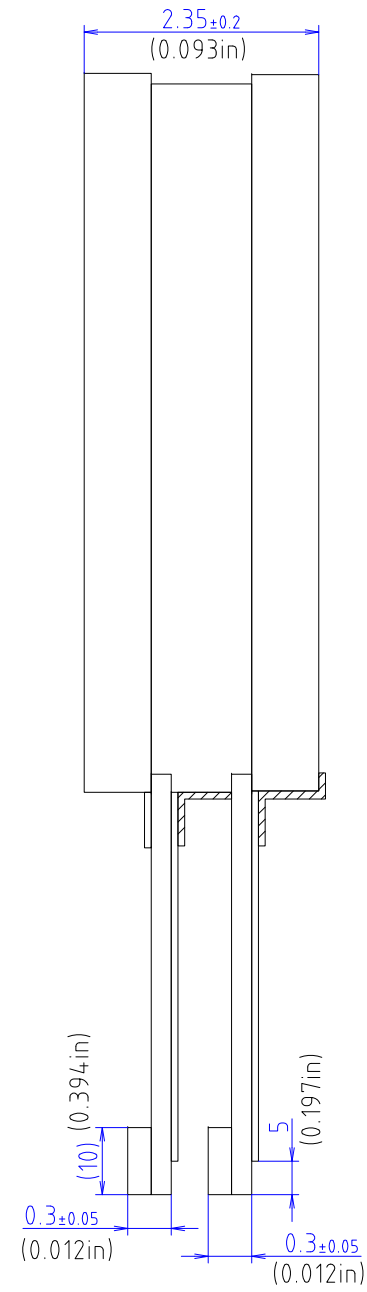

DATA DISPLAY GROUP

2D Drawing

DMC

DUS-057B060A (5.7, PCAP)

TO-05-085

The information contained in this document has been carefully researched and is, to the best of our knowledge, accurate. However, we assume no liability for any product failures or damages, immediate or consequential, resulting from the use of the information provided herein. Our products are not intended for use in systems in which failures of product could result in personal injury. All trademarks mentioned herein are property of their respective owners. All specifications are subject to change without notice.

TOLERANCE=±0.3mm(0.012in)
EXCEPT WHERE INDICATED
UNIT=mm(inch)

PART No.	DATE
DUS-057B060A	Sep/14/2012
TYPE	DMC Co., Ltd.
Projected Capacitive DIMENSIONAL DRAWING	

Our company network supports you worldwide with offices in Germany, Great Britain, Italy, Turkey and the USA. For more information please contact: