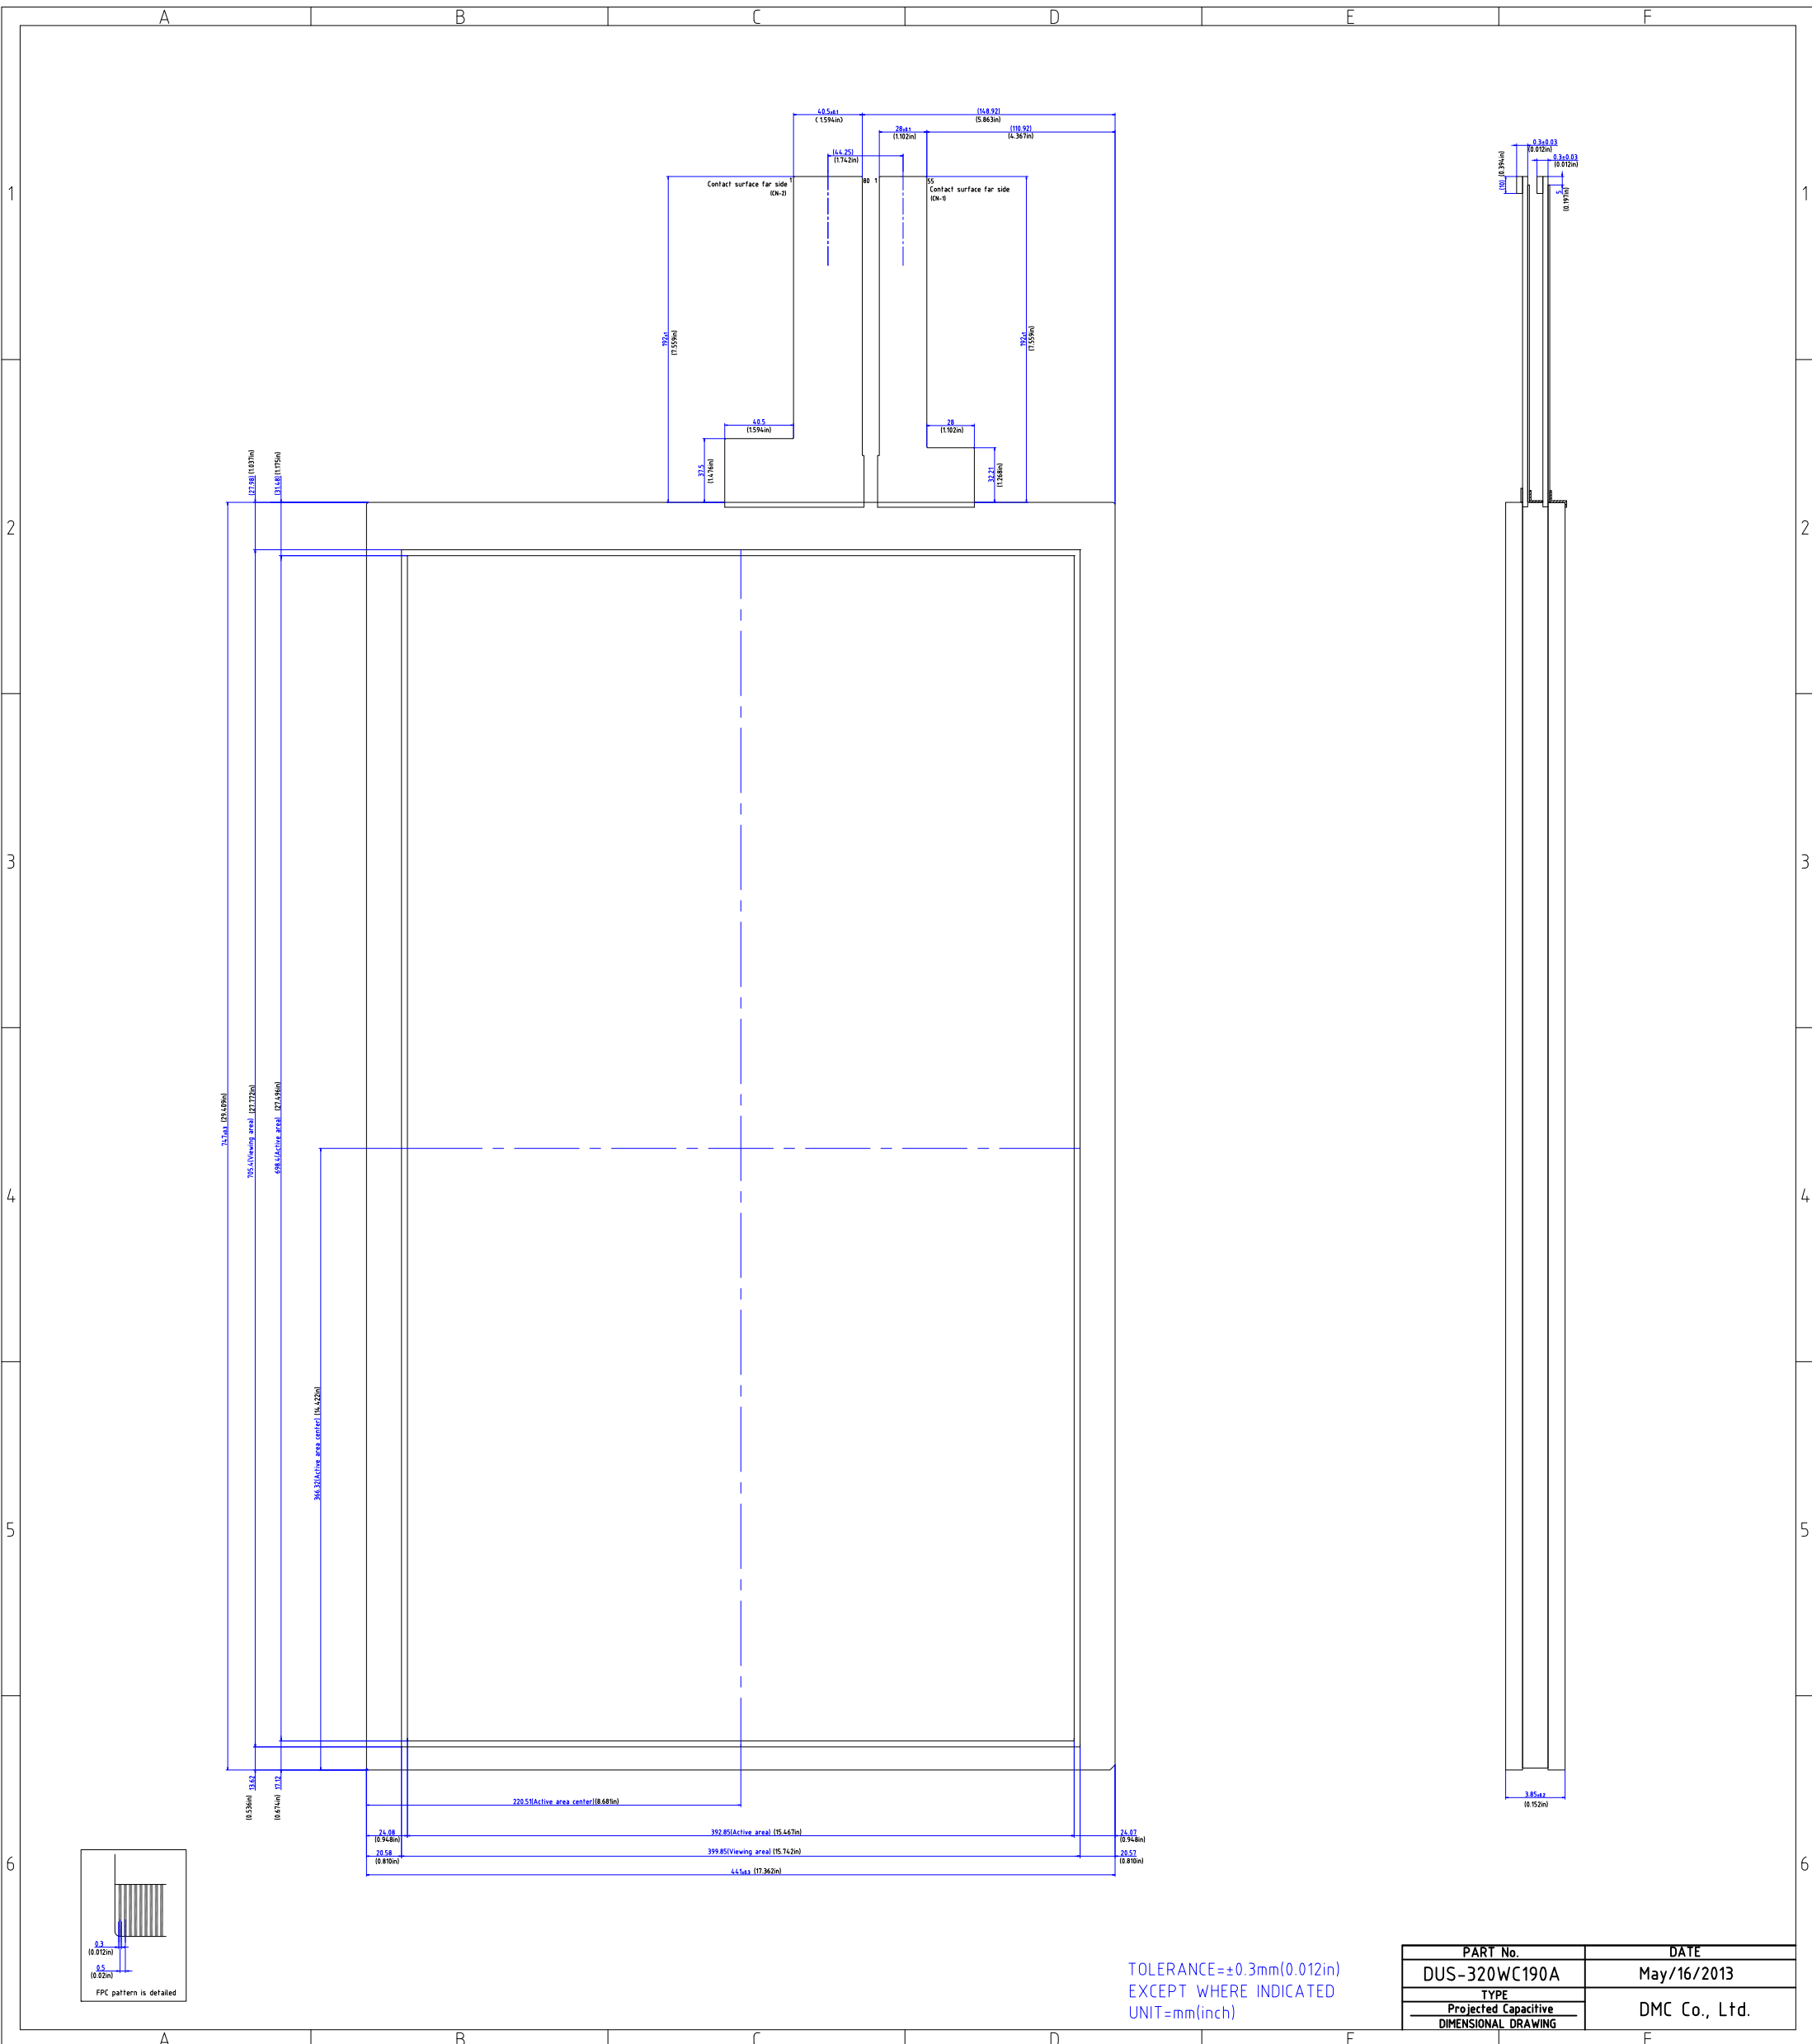

# 2D Drawing

**DMC**

**DUS-320WC190A (32.0W, PCAP)**

TO-05-084

The information contained in this document has been carefully researched and is, to the best of our knowledge, accurate. However, we assume no liability for any product failures or damages, immediate or consequential, resulting from the use of the information provided herein. Our products are not intended for use in systems in which failures of product could result in personal injury. All trademarks mentioned herein are property of their respective owners. All specifications are subject to change without notice.

---

TOLERANCE=±0.3mm(0.012in)  
EXCEPT WHERE INDICATED  
UNIT=mm(inch)

PART No.	DATE
DUS-320WC190A	May/16/2013
TYPE	
Projected Capacitive	DMC Co., Ltd.
DIMENSIONAL DRAWING	

**DATA DISPLAY GROUP**

---

Our company network supports you worldwide with offices in Germany, Great Britain, Italy, Turkey and the USA. For more information please contact: