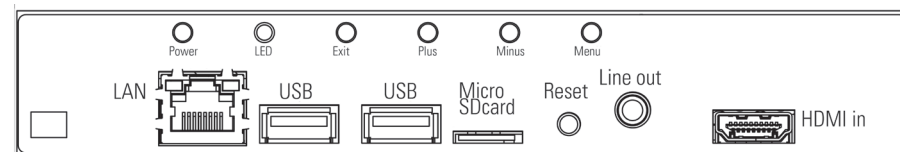

VideoPoster - Network Multimediaplayer

Order number		DS-91-481
Interfaces		1 x LAN, 2 x USB, 1 x HDMI, 1 x Line out, 1 x MicroSD card slot
Power consumption (typ.)	[Watt]	86
Weight	[kg]	20.0
Dimensions (W x H x D)	[mm]	991 x 583 x 109
Package contents		USB Stick 8 GB