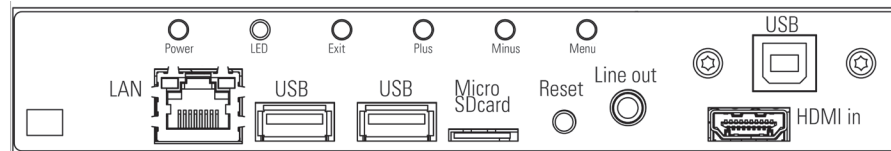

FORTEC
ELEKTRONIK AG

POS-Line 42

One look - many functions and options

OUR GLOBAL
COMPETENCE
CENTERS

Panel and Housing

POS-Line 42

	Measure	Description
Panel Diagonal	[mm] / [Inch]	1066.8/ 42.0
Type		Open -frame monitor (various bezels, true-flat glass and touch solutions are available under options)
Resolution	[Pixel]	1920 x 1080 FHD
Luminance (center)	[cd/m ²]	700
Viewing angle	[°]	178 h / 178 v
Backlight		LED
Active area (H/V)	[mm]	930.24 x 523.26
Number of colors	[M]	1073.7 (PME, PIII, VP)/ 16.7 (IQ Celeron, IQ Core-i)
Contrast ratio		4000:1
Response time (on/off)	[ms]	8
Pixel class		ISO 9241-307 (pixel error class II)
Life time back light until reaching half brightness	[h]	50.000
Continuous operating time	[h] / [d]	24/ 7
Mounting	[mm]	VESA MIS-F 400 x 400 (M6)
Storage temperature	[°C] / [°F]	-20 ~ 60 / -4 ~ 140
Operating temperature	[°C] / [°F]	0 ~ 40/ 32 ~ 104
Storage humidity	[%]	10 ~ 90 (non condensing)
Operating humidity	[%]	10 ~ 90 (non condensing)
Panel orientation		Landscape and Portrait
Location of connectors		Landscape: bottom/ Portrait: left (front view)
Location of OSD buttons		Landscape: bottom/ Portrait: left (front view)
Housing		Powdered steel sheet DC01, black RAL 9005
IP grade		IP 65 on the front if option TrueFlat glass or TrueFlat touch
Power supply	[V]	AC 110 - 240
Conformity		CE, FCC Class A, EU-RoHS
Packaging		Single packaging for Euro pallet (max. 3 packages p.p.)
Package Contents		Safety instructions, power cable

WebPoster M3 - Website Player

POS-Line 42

WebPoster M3 is an industrial FHD network player to show websites. It is a special designed Distec O/S for Artista IOT monitors.

Firmware is compatible with touchscreen applications.

Order number		DS-92-225
Interfaces		1 x LAN, 2 x USB, 1 x HDMI, 1 x Line out, 1 x MicroSD card slot
Power consumption (typ.)	[Watt]	86
Weight	[kg]	20.0
Dimensions (W x H x D)	[mm]	991 x 583 x 109

IOT - Raspberry® IoT Controller