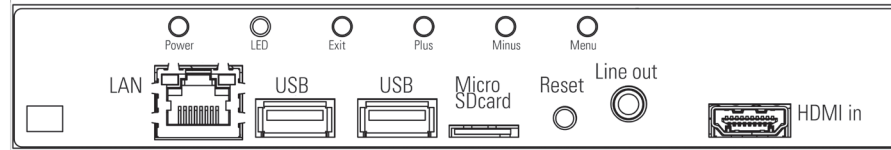

WebPoster M3 - Website Player

POS-Line 42

WebPoster M3 is an industrial FHD network player to show websites. It is a special designed Distec O/S for Artista IOT monitors.

Firmware is compatible with touchscreen applications.

Order number		DS-92-225
Interfaces		1 x LAN, 2 x USB, 1 x HDMI, 1 x Line out, 1 x MicroSD card slot
Power consumption (typ.)	[Watt]	86
Weight	[kg]	20.0
Dimensions (W x H x D)	[mm]	991 x 583 x 109