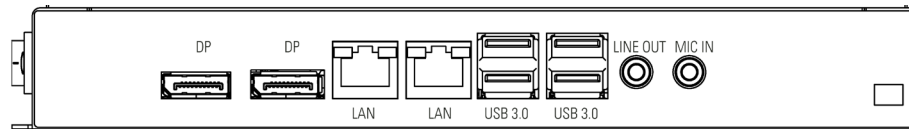

Order number		DS-91-982
Order numbers		DS-60-859
Interfaces		1 x LAN, 2 x USB 2.0, 1 x HDMI, 1 x Line out, 1 x MicroSD card slot, 1 x USB-B (only for content updates)
Power consumption (typ.)	[Watt]	86
Weight	[kg]	20.0
Dimensions (W x H x D)	[mm]	991 x 583 x 109

IQ Celeron - PC Intel® Celeron®

POS-Line 42

Order number		DS-92-184
Interfaces		2 x Gigabit LAN, 4 x USB 3.0, 2 x USB 2.0, 1 x HDMI, 1 x RS232/422/485
PC		Intel® Celeron® J3455 (1,5GHz/2,3GHz), RAM: 4 GB DDR3L, Storage: min. 120 GB mSATA
Fan		no
Power consumption (typ.)	[Watt]	ca.101
Weight	[kg]	ca. 22.3
Dimensions (W x H x D)	[mm]	991 x 583 x 109

IQ Core-i5 - PC Intel® Core™-i5

Order number		DS-92-023
Features		Resolution 4K external via DisplayPort supported
Interfaces		2 x DP, 2x LAN, 4x USB 3.0, 1 x Audio, 1 x MIC in
PC		Intel® Core™-i5-7300 U (2.6 GHz), Intel® HD Graphics GT series, RAM: 8GB DDR 4 Storage: 120 GB M.2Sata
Fan		no
Power consumption (typ.)	[Watt]	120
Weight	[kg]	22.5
Dimensions (W x H x D)	[mm]	991 x 583 x 109