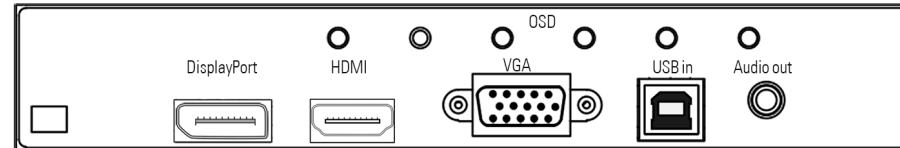

Video PME - VGA, HDMI, Display Port

POS-Line 42

Order number		DS-91-478
Interfaces		1 x VGA, 1 x HDMI, 1 x DisplayPort, 1 x Audio Line-Out, 1 x USB-Remote, 1 x OSD 4 button
Power consumption (typ.)	[Watt]	97
Weight	[kg]	20.0
Dimensions (W x H x D)	[mm]	991 x 583 x 109
Package contents		SVGA cable