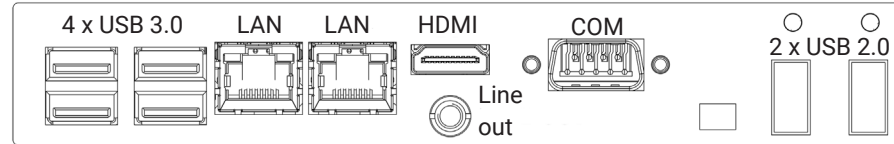

IQ Celeron - PC Intel® Celeron®

POS-Line 42

Order number		DS-92-184
Interfaces		2 x Gigabit LAN, 4 x USB 3.0, 2 x USB 2.0, 1 x HDMI, 1 x RS232/422/485
PC		Intel® Celeron® J3455 (1,5GHz/2,3GHz), RAM: 4 GB DDR3L, Storage: min. 120 GB mSATA
Fan		no
Power consumption (typ.)	[Watt]	ca.101
Weight	[kg]	ca. 22.3
Dimensions (W x H x D)	[mm]	991 x 583 x 109