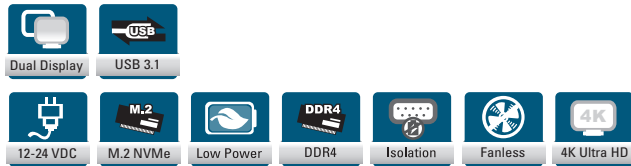

mBOX100 NEW

Medical Grade Fanless Slim System with 8th Gen Intel® Core™ i7/i5 or Celeron® Processor for Smart Healthcare Applications

Features

- 8th gen Intel® Core™ i7/i5 or Celeron® processor (Whiskey Lake-U), TDP 15W
- 2 DDR4-2400 SO-DIMM for up to 64GB memory
- 1 HDMI and 1 DisplayPort with 4K UHD supported
- 2 COM and 2 GbE LAN
- Swappable 2.5" SATAIII SSD tray with security lock
- Antimicrobial coating chassis (optional)

Specifications

Standard Color	White
CPU	Intel® Core™ i7-8665UE/i5-8365UE processor or Celeron® processor (Whiskey Lake-U) with TDP 15W
System Memory	2 x 260-pin DDR4-2666 non-ECC SO-DIMM, up to 64GB
Chipset	SoC integrated
Display	Intel® UHD Graphics 620 Supports Gfx - DX12.0, OCL2.0, OGL4.3
BIOS	AMI uEFI
System I/O Outlet	2 x RS-232/422/485 2 x 10/100/1000 Mbps Ethernet (Intel® I210-IT & Intel® I219-LM) 4 x USB 3.1 1 x HDMI 1.4 1 x DisplayPort 1.2 1 x Power on/off button 1 x DC power input connector 2 x SMA-type antenna connector
Watchdog Timer	65535 levels, 1 to 65535 sec.
Storage	1 x 2.5" SATAIII SSD 1 x M.2 Key M 2280 NVMe SSD slot
Expansion Interface	1 x Full-size PCI Express Mini Card slot (USB + PCIe signal)
TPM	TPM 2.0
System Indicator	1 x Blue LED for system power-on
Power Input	12 to 24 VDC power supply
Operating Temperature	0°C to 40°C (-40°F to 158°F)
Humidity	10% - 90%, non-condensing
Vibration Endurance	3 Grms STD, random, 5 to 500 Hz, 1 hr/axis
Dimensions	250 mm (9.8") (W) x 220 mm (8.66") (D) x 60 mm (2.36") (H)
Weight (net/gross)	3 kg
Certifications	CE, FCC IEC-60601 compliance
EOS Support	Win 10 IoT, Linux

Optional

DDR4 SO-DIMM	8GB to 32GB
2.5" SATA SSD	128GB or above
M.2 NVMe SSD	100GB or above
WLAN Kit	Wi-Fi module & antenna
Power Adapter	12V, 65W adapter (medical grade)

Dimensions